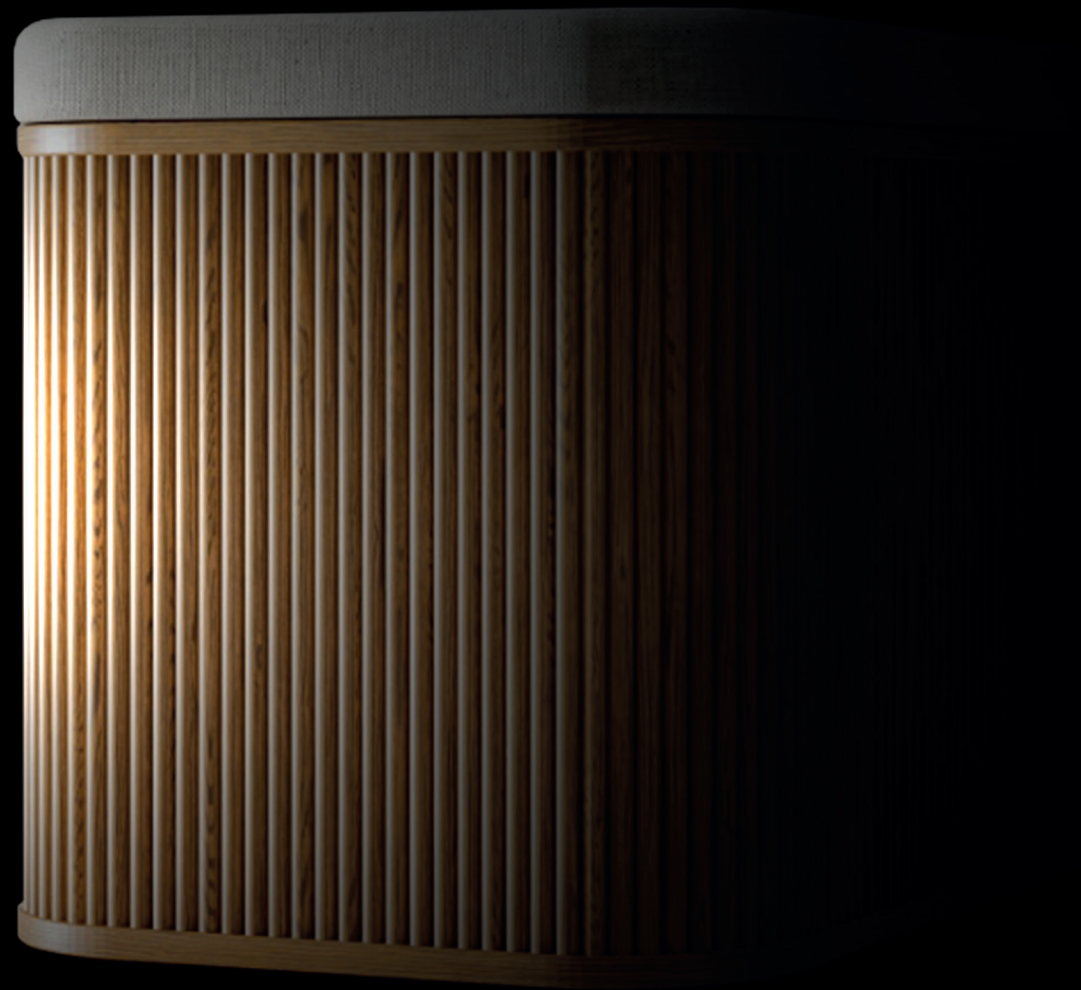

MADWOOD

# BENCH WITH BUILT-IN GUN CABINET

By MADwood, in collab with Bingo Rimér and Scandinavian Safe

A bedside bench with a built-in safe provides a convenient and discreet solution for securing your valuables while keeping them close at hand. The bench's structure is made of high-pressure MDF and covered in solid oak planks, and is treated with a hard wax oil from Vesting for added protection. The door to the safe is hidden in the oak ribs for a seamless look.

The bedside bench features a cushion that is covered in high quality fabric for a comfortable place to sit or rest. This makes it an ideal addition to your bedroom or hallway, giving you easy access to your valuables while also providing a functional and stylish piece of furniture. If you add 30kg to the safe, it's legal to place it freely without securing it to the wall or floor.